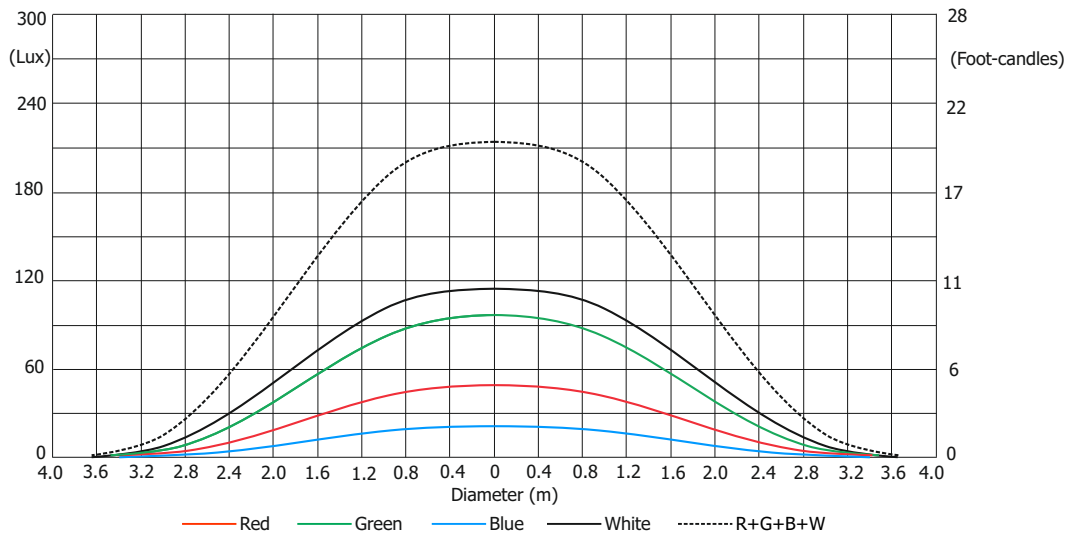

## Photometric Diagram

### Max. Zoom

Total Output: 2288 lumens

Distance (m)	4	5	8	12	16	20	24	28	Intensity (center) Lux/Footcandles
Red	73/6.8	47/4.4	18/1.7	8/0.8	5/0.4	3/0.3	2/0.2	1.5/0.1	
Green	148/14	95/9	37/3.4	17/1.5	9/1	6/0.6	4/0.4	3/0.3	
Blue	20/2	13/1.2	5/0.5	2.3/0.2	1.3/0.1	0.8/0.1	0.6/0.1	0.4/0.08	
White	181/17	116/11	45/4.2	20/1.9	11.3/1.1	7/0.7	5/0.5	4/0.3	
R+G+B+W	333/31	215/20	84/8	37/3.5	21/2	13/1.2	9/1	7/0.6	

### Illuminance distribution

Distance=5m

Fixture setting: White Point 8000K Off  
Fan mode: Auto

Copyright © 2017 Robe Lighting s.r.o. - All rights reserved  
All Specifications subject to change without notice