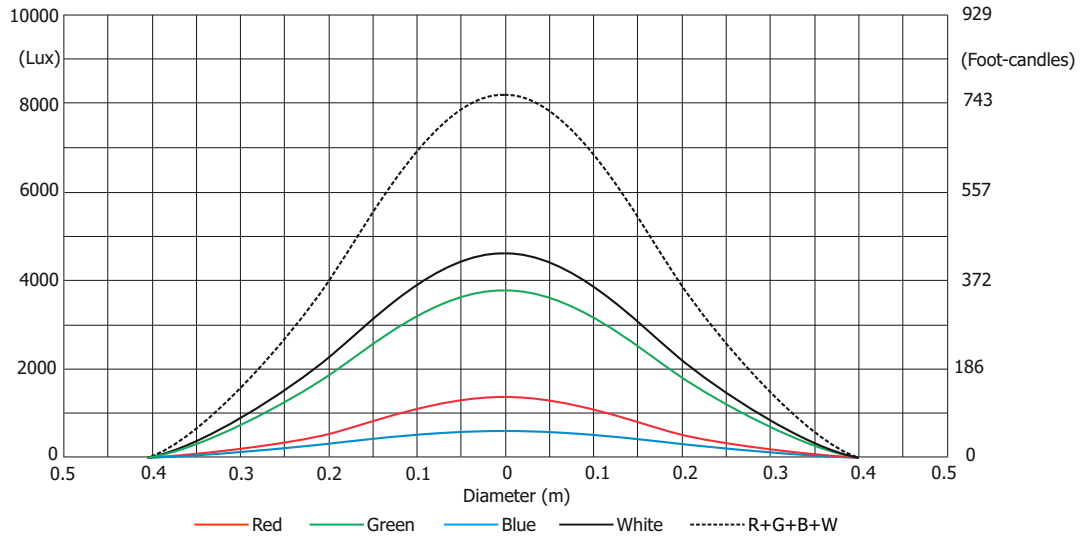

## Photometric Diagram

### Min. Zoom

Total Output: 1136 lumens

Distance (m)	4	5	8	12	16	20	24	28	
Red	2609/242	1670/155	652/61	290/27	163/15	104/10	73/7	53/5	Intensity (center) Lux/Footcandles
Green	6000/557	3840/357	1500/139	666/62	375/35	240/22	166/16	122/11	
Blue	875/82	560/52	219/20	97/9	55/5	35/3.3	24/2.3	18/1.7	
White	7234/672	4630/430	1809/168	803/75	452/42	289/27	201/19	147/14	
R+G+B+W	12797/1189	8190/761	3200/297	1422/132	800/74	511/48	355/33	261/24	

### Illuminance distribution

Distance=5m

Fixture setting: White Point 8000K Off  
Fan mode: Auto

Copyright © 2017 Robe Lighting s.r.o. - All rights reserved  
All Specifications subject to change without notice