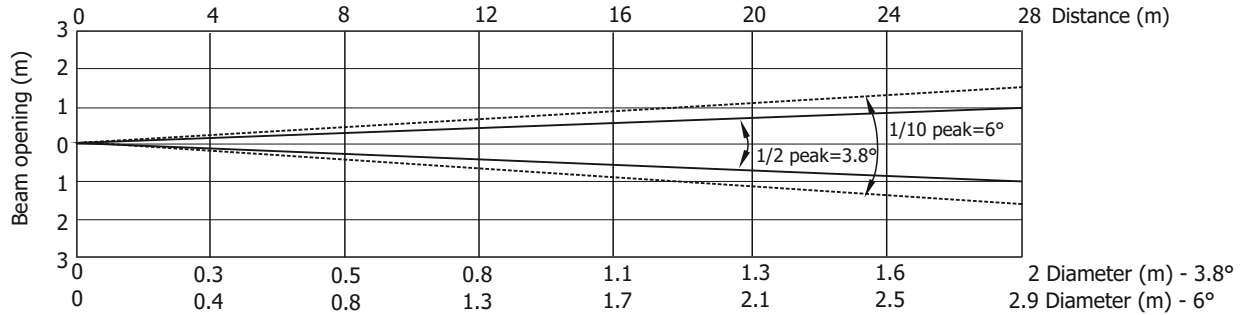

## Photometric Diagram

### Min. Zoom

Total Output: 1136 lumens

Distance (m)	4	5	8	12	16	20	24	28	
Red	2609/242	1670/155	652/61	290/27	163/15	104/10	73/7	53/5	Intensity (center) Lux/Footcandles
Green	6000/557	3840/357	1500/139	666/62	375/35	240/22	166/16	122/11	
Blue	875/82	560/52	219/20	97/9	55/5	35/3.3	24/2.3	18/1.7	
White	7234/672	4630/430	1809/168	803/75	452/42	289/27	201/19	147/14	
R+G+B+W	12797/1189	8190/761	3200/297	1422/132	800/74	511/48	355/33	261/24	

### Illuminance distribution

Distance=5m

Fixture setting: White Point 8000K Off  
Fan mode: Auto

Copyright © 2017 Robe Lighting s.r.o. - All rights reserved  
All Specifications subject to change without notice