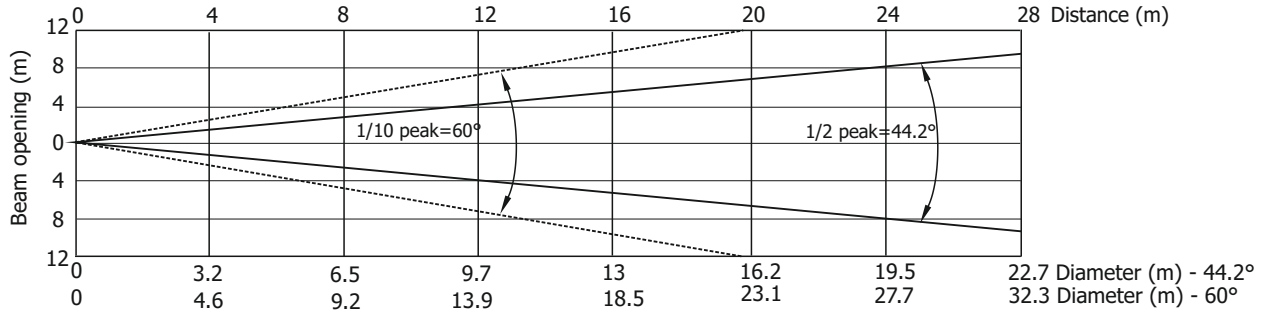

ROBIN ParFect 150 FW

Photometric Diagram

Max. Zoom

Total Output: 2288 lumens

Distance (m)	4	5	8	12	16	20	24	28	Intensity (center) Lux/Footcandles
Red	73/6.8	47/4.4	18/1.7	8/0.8	5/0.4	3/0.3	2/0.2	1.5/0.1	
Green	148/14	95/9	37/3.4	17/1.5	9/1	6/0.6	4/0.4	3/0.3	
Blue	20/2	13/1.2	5/0.5	2.3/0.2	1.3/0.1	0.8/0.1	0.6/0.1	0.4/0.08	
White	181/17	116/11	45/4.2	20/1.9	11.3/1.1	7/0.7	5/0.5	4/0.3	
R+G+B+W	333/31	215/20	84/8	37/3.5	21/2	13/1.2	9/1	7/0.6