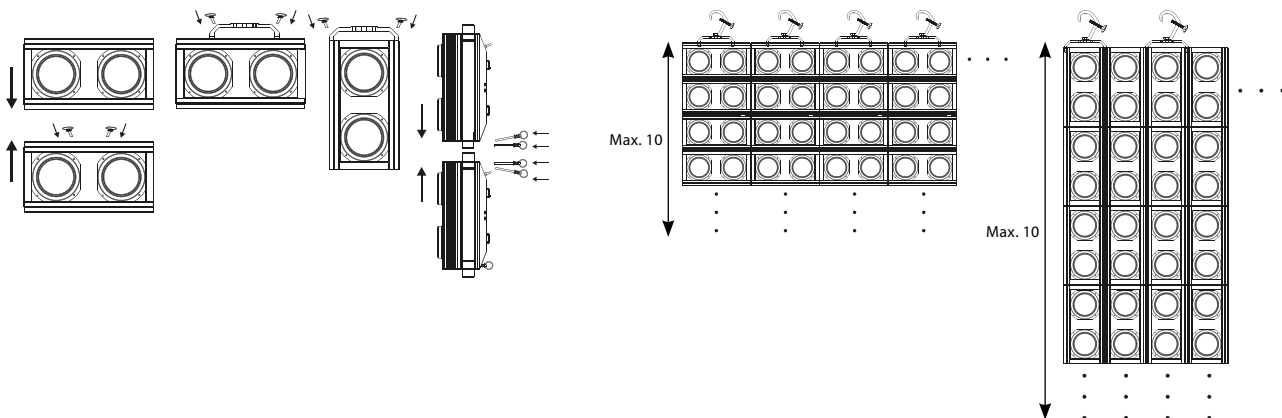

2x 110W LED Stage Blinder

The **B Blinded** is the future of all blinders. A powerful blinder with a 2x 110 W warm white LED engine, including tungsten emulation feature. The output can be compared to DWE 2x 650 W but with many extra functionalities. No more dimmers, less cables, but more functions with faster installation and more creativity. Furthermore this versatile fixture is arrayable to make a 4-6 or 8 lite blinder unit up to a 20 lite! Vertical or horizontal it is up to your design! ■

Physical

Dimensions (WxHxD)	400 x 220 x 205 mm
Packaging dimensions (WxHxD)	510 x 320 x 300 mm
Nett weight	6,2 kg
Gross weight	7,2 kg

Mounting options

Hanging	Dedicated hanging bracket with M12 mounting holes The mounting options depend on its placement Different jointing options depending on the matrix build up Max load per bracket: 10 units
Standing	On chassis
2nd suspension / safety wire	Different possibilities (depending on the mounting options) Eye bolt for carabiner

Control

Menu control via LED display with 4 buttons	In/ Link	XLR 5 pin
Control DMX512, manual	DMX mode	1/2/4/6/8 channels
Dimmer mode 0 ~100% - 8 or 16bit mode	Strobe	Adjustable speed + random

Optical

LED sources	CREE LED
Beam angle	50°
Light output	3465 lux @ 2m 915 lux @ 4m 457 lux @ 6m
CRI	81,9 CRI
Colour temperature	2.700K - 1200K in Tungsten mode
Tungsten mode	Amber is mixed at low light levels
Colours	Warm white + Amber
Dim speed	Fast, smooth or under

Connectivity

- 1 Display with menu control button
- 2 DMX and power control LED
- 3 DMX input
- 4 DMX output
- 5 Power input
- 6 Power output
- 7 Secondary suspension

Accessories

Included	Optional
1x Powercable	Big Hanging Bracket
1x Hanging bracket	
4x Mounting pins on wire	