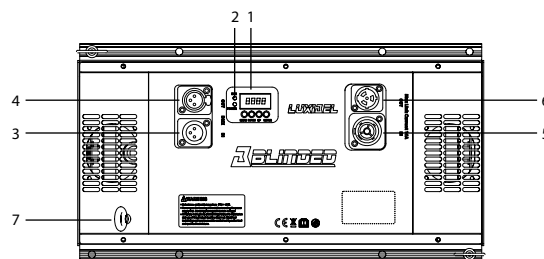

Physical

Dimensions (WxHxD)	400 x 220 x 205 mm
Packaging dimensions (WxHxD)	510 x 320 x 300 mm
Nett weight	6,2 kg
Gross weight	7,2 kg

Mounting options

Hanging	Dedicated hanging bracket with M12 mounting holes The mounting options depend on its placement Different jointing options depending on the matrix build up Max load per bracket: 10 units
Standing	On chassis
2nd suspension / safety wire	Different possibilities (depending on the mounting options) Eye bolt for carabiner

Photometrics Diagram

Electrical

Fixture rated power	235W	Input power	100 - 240V ~ 50/60Hz - Auto switching power supply
LED engine	2x 125W flickerfree	In/Link	PowerCON TRUE1 - max link current 10A
Refresh rate	1200hz		

Connectivity

- 1 Display with menu control button
- 2 DMX and power control LED
- 3 DMX input
- 4 DMX output
- 5 Power input
- 6 Power output
- 7 Secondary suspension

Accessories

Included	Optional
1x Powercable	Big Hanging Bracket
1x Hanging bracket	
4x Mounting pins on wire	