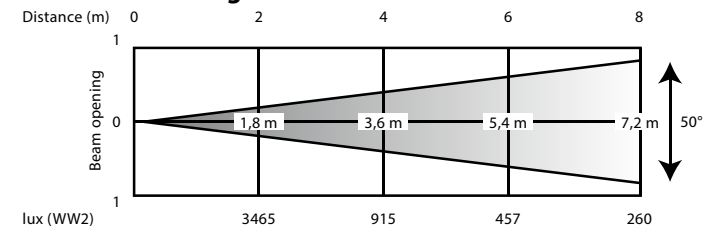

Control

Menu control via LED display with 4 buttons	In/ Link	XLR 5 pin
Control DMX512, manual	DMX mode	1/2/4/6/8 channels
Dimmer mode 0 ~100% - 8 or 16bit mode	Strobe	Adjustable speed + random

Optical

LED sources	CREE LED
Beam angle	50°
Light output	3465 lux @ 2m 915 lux @ 4m 457 lux @ 6m
CRI	81,9 CRI
Colour temperature	2.700K - 1200K in Tungsten mode
Tungsten mode	Amber is mixed at low light levels
Colours	Warm white + Amber
Dim speed	Fast, smooth or under

Photometrics Diagram