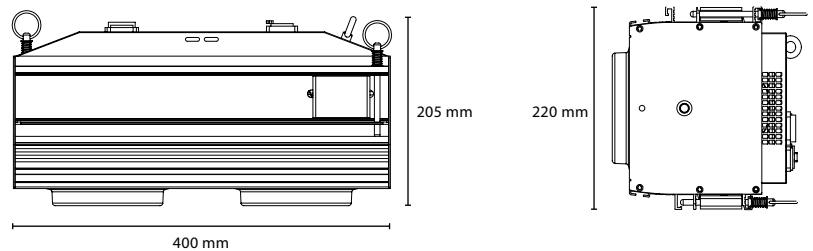

2x 110W LED Stage Blinder

The **B Blinded** is the future of all blinders. A powerful blinder with a 2x 110 W warm white LED engine, including tungsten emulation feature. The output can be compared to DWE 2x 650 W but with many extra functionalities. No more dimmers, less cables, but more functions with faster installation and more creativity. Furthermore this versatile fixture is arrayable to make a 4-6 or 8 lite blinder unit up to a 20 lite! Vertical or horizontal it is up to your design! ■

Physical

Dimensions (WxHxD)	400 x 220 x 205 mm
Packaging dimensions (WxHxD)	510 x 320 x 300 mm
Nett weight	6,2 kg
Gross weight	7,2 kg

Mounting options

Hanging	Dedicated hanging bracket with M12 mounting holes The mounting options depend on its placement Different jointing options depending on the matrix build up Max load per bracket: 10 units
Standing	On chassis
2nd suspension / safety wire	Different possibilities (depending on the mounting options) Eye bolt for carabiner

Control

Menu control via LED display with 4 buttons	In/ Link	XLR 5 pin
Control DMX512, manual	DMX mode	1/2/4/6/8 channels
Dimmer mode 0 ~100% - 8 or 16bit mode	Strobe	Adjustable speed + random

Optical

LED sources	CREE LED
Beam angle	50°
Light output	3465 lux @ 2m 915 lux @ 4m 457 lux @ 6m
CRI	81,9 CRI
Colour temperature	2.700K - 1200K in Tungsten mode
Tungsten mode	Amber is mixed at low light levels
Colours	Warm white + Amber
Dim speed	Fast, smooth or under